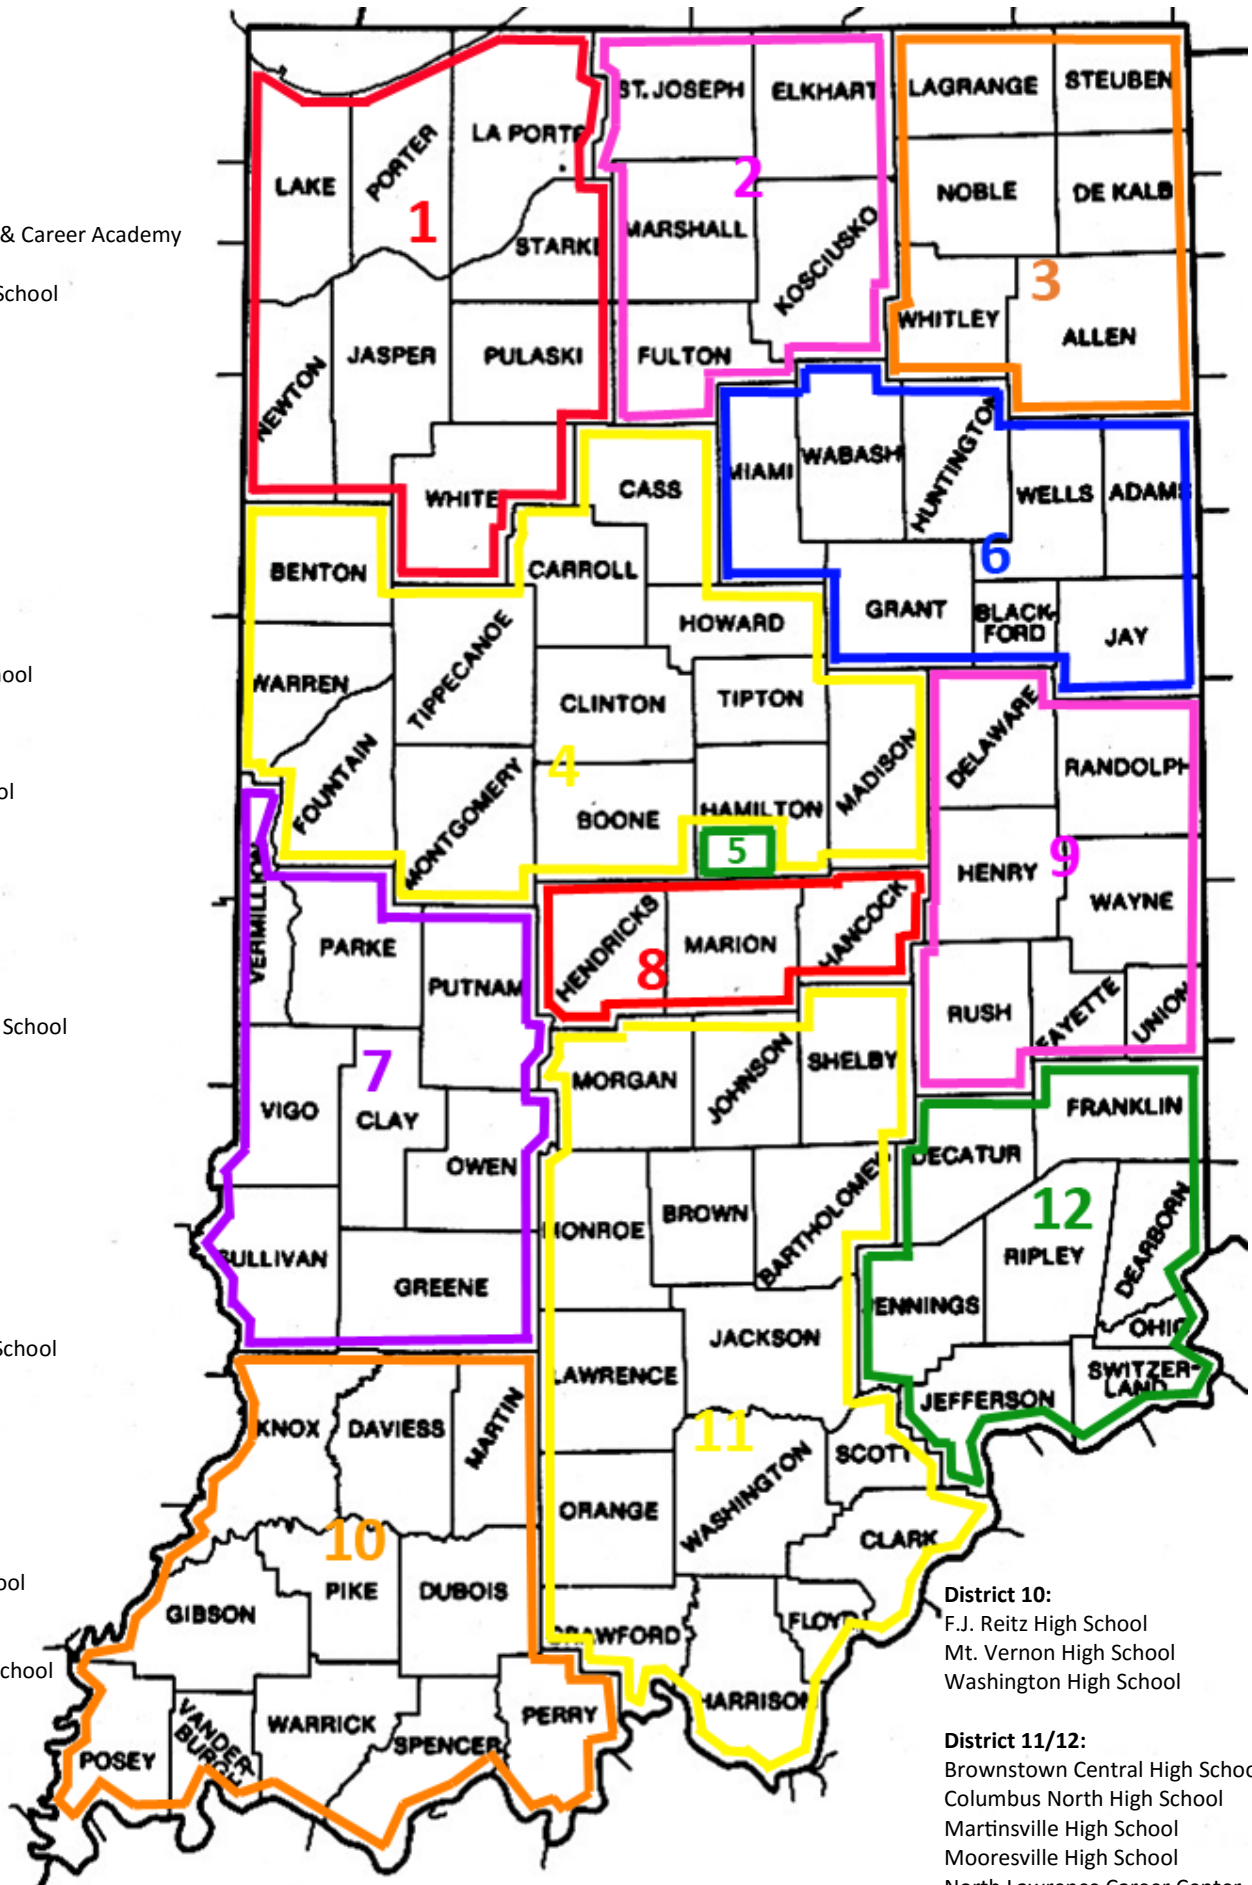

2016-2017 Indiana DECA District Map

District 1:

Griffith High School
Hobart High School
Lake Station High School
Munster High School
Porter County Career Center
Theodore Roosevelt College & Career Academy
Valparaiso High School
Washington Township High School
Westville High School

District 2:

Bremen High School
Jimtown High School
Lakeland High School
LaVille High School
Penn High School
Triton Jr/Sr High School
Wawasee High School

District 3/6:

Concordia Lutheran High School
East Noble High School
Eastbrook High School
Homestead High School
Huntington North High School
Mississinewa High School
North Side High School
Snider High School

District 4:

Frankfort High School
Guerin Catholic High School
Hamilton Southeastern High School
Lebanon High School
Noblesville High School
Westfield High School

District 5:

Carmel High School

District 7:

Northview High School
South Vigo High School
Terre Haut North Vigo High School
West Vigo High School

District 8:

Avon High School
Beech Grove High School
Ben Davis High School
Brownsburg High School
Covenant Christian High School
McKenzie Career Center
Plainfield High School
Providence Cristo Rey High School

District 9:

Union City Jr/Sr High School
Yorktown High School

District 10:

F.J. Reitz High School
Mt. Vernon High School
Washington High School

District 11/12:

Brownstown Central High School
Columbus North High School
Martinsville High School
Mooresville High School
North Lawrence Career Center